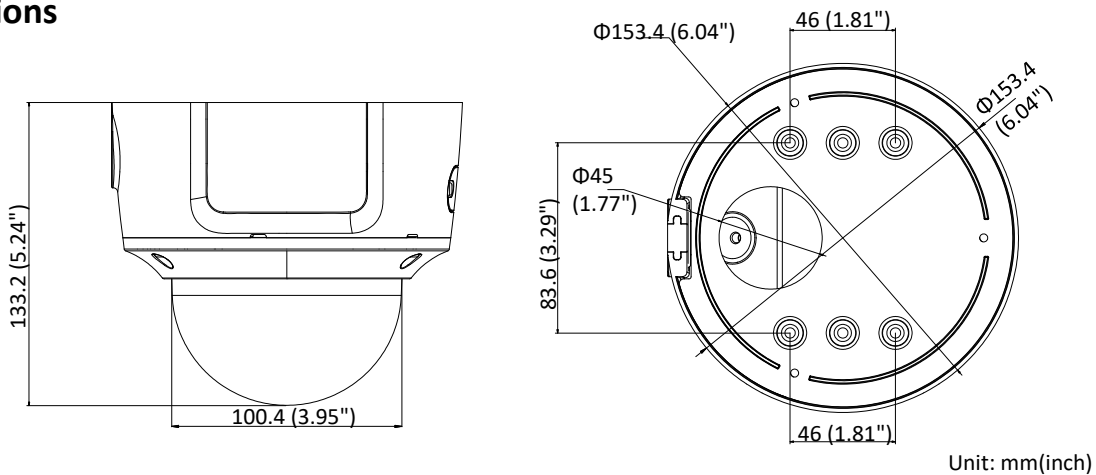

Specifications

Camera	
Image Sensor	1/2.5" Progressive Scan CMOS
Min. Illumination	Color: 0.008 lux @(F1.2, AGC ON), 0.011 lux @(F1.4, AGC ON), 0 lux with IR
Shutter Speed	1/3 s to 1/100,000 s
Slow Shutter	Yes
Day & Night	IR Cut Filter
Digital Noise Reduction	3D DNR
WDR	120dB
3-Axis Adjustment	Pan: 0° to 355°, tilt: 0° to 75°, rotate: 0° to 355°
Lens	
Focal Length	2.8 to 12 mm
Lens Type	Motorized
Aperture	F1.4
Focus	Auto
FOV	Horizontal field of view: 114° to 32° Vertical field of view: 59° to 18° Diagonal field of view: 141° to 36.5°
Lens Mount	Φ14
IR	
IR Range	Up to 30 m
Wavelength	850nm
Compression Standard	
Video Compression	Main stream: H.265/H.264 Sub stream: H.265/H.264/MJPEG Third stream: H.265/H.264
H.264 Type	Main Profile/High Profile
H.264+	Main stream supports
H.265 Type	Main Profile
H.265+	Main stream supports
Video Bit Rate	32 Kbps to 16 Mbps
Audio Compression	G722.1/G.711/G726/MP2L2/PCM/MP3
Audio Bit Rate	64Kbps(G.711)/16Kbps(G.722.1)/16Kbps(G.726)/32-192Kbps(MP2L2)/8Kbps-320Kbps(MP3)
Smart Feature-set	
Smart Event	Line crossing detection, intrusion detection, unattended baggage detection, object removal detection, face detection, scene change detection
Basic Event	Motion detection, video tampering alarm, exception (network disconnected, IP address conflict, illegal login, HDD full, HDD error)
Linkage Method	Trigger recording: memory card, network storage, pre-record and post-record Trigger captured pictures uploading: FTP, HTTP, NAS, Email Trigger notification: HTTP, ISAPI, alarm output, Email
Region of Interest	Support 1 fixed region for main stream and sub-stream
Image	
Max. Resolution	2688 × 1520
Main Stream	50Hz: 25 fps (2688 × 1520, 2304 × 1296, 1920 × 1080) 60Hz: 30 fps (2688 × 1520, 2304 × 1296, 1920 × 1080)

Material	Metal
Dimensions	Φ 153.4 × 133.2 mm (Φ 6.04" × 5.24")
Weight	Camera: 1287 g (2.8 lb.)

Available Model:

DS-2CD2745FWD-IZS (2.8 to 12 mm)

Dimensions

Accessories

DS-1471ZJ-155
Pendant Mount

DS-1473ZJ-155
Wall Mount