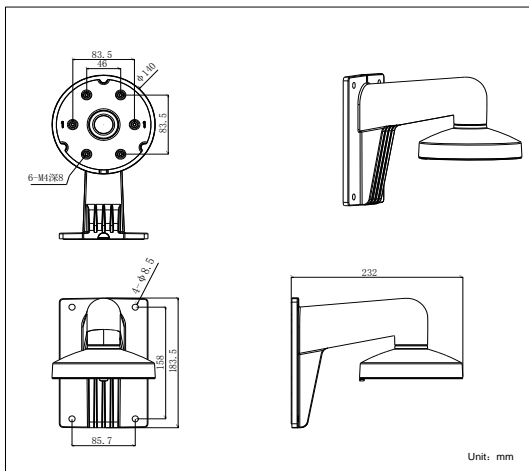

DS-1273ZJ-140

DS-2CC51xxP(N) Wall Mounting Bracket for Dome Camera

Features:

- Aluminum alloy material with surface spray treatment
- The outlet hole makes the feature looks better
- Better water proof design
- Convenient installation coordinating with lower bowl

Dimension:

Order Model:

DS-1273ZJ-140

Parameter:

Model	DS-1273ZJ-140
Parameters	DS-2CC51xxP(N) Wall Mounting Bracket for Dome Camera
Appearance	Hikvision White
Range of Application	Suitable for DS-2CC51xxP(N) dome camera wall mounting
Material	Aluminum Alloy
Dimension	Φ 140 mm × 183.5 mm × 232 mm (Φ5.51" × 7.22" × 9.13")
Weight	Approx. 703 g (1.55 lb.)

Notice:

- The bracket is for DS-2CC51xxP(N)-VF dome camera
- Pay attention to the color matching when select bracket
- The bracket should be installed on flat wall
- The wall must be capable of supporting over 3 times as much as the total weight of the camera and the mount
- The maximum load capacity of the bracket is 4.5KG