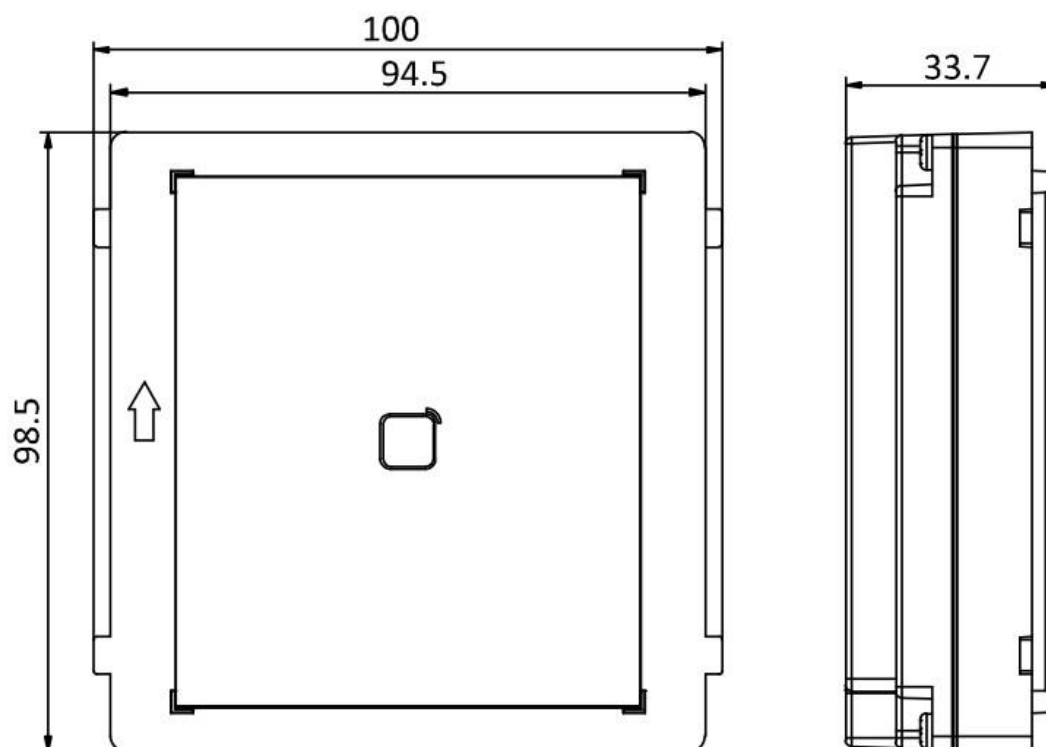

Alarm output	/
Lock control	/
Door contact input	/
General	
Button	/
Installation	Flush mounting, surface mounting
Indicator	/
Weight	Net weight: 160 g Gross weight: 421 g
Protective level	IP65
Working temperature	-40 °C to 55 °C (-40 °F to 131 °F)
Working humidity	10% to 95% (no-condensing)
Dimension (W × H × D)	98.5 mm × 100 mm × 33.7 mm (3.87" × 3.95" × 1.33")
Battery	/
Application environment	Outdoor
Power consumption	0.8 W

▪ Available Model

DS-KD-M

▪ Dimension