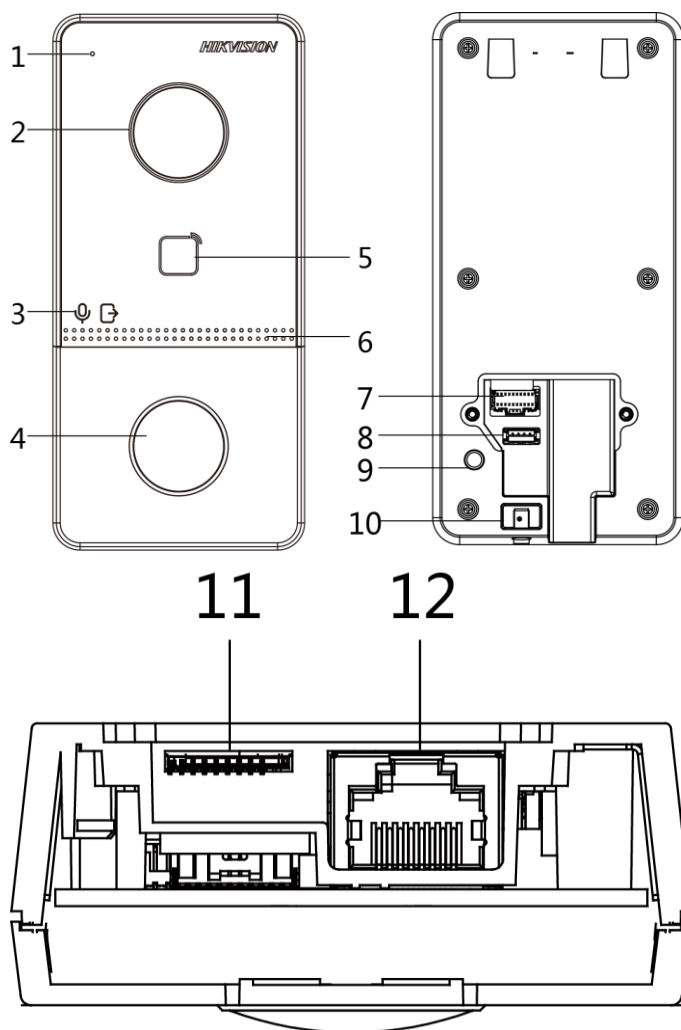

Specification

System parameters	
Operating system	Embedded Linux operation system
ROM	32 M
RAM	256 M
CPU	Embedded MCU Processor
Display parameters	
Screen size	/
Operation method	/
Type	/
Resolution	/
Video parameters	
Lens	1
Resolution	Main stream: 1920 × 1080p, 720p Sub stream: 704 × 576

FOV	Horizontal: 131° Vertical: 78°
WDR	True WDR
Supplement light	IR supplement
Video compression standard	H.264
Audio parameters	
Audio compression standard	G.711 U
Audio input	Built-in omnidirectional microphone
Audio output	Built-in loudspeaker
Audio compression bitrate	64 Kbps
Audio quality	Noise suppression and echo cancellation
Volume adjustment	Adjustable
Capacity	
User capacity	2000
Face capacity	/
Card capacity	10000
Network parameters	
Communication protocol	TCP/IP, RTSP
Wired network	10/100 Mbps self-adaptive Ethernet
Wi-Fi standard	Support
Bluetooth version	Not supported.
3G/4G standard	/

Device interfaces	
Alarm input	4
Network interface	1
TAMPER	1
Exit button	1
RS-485	1
USB	0
Wiegand	0
TF card	Reserved
Alarm output	0
Lock control	1
Door contact input	1
Power interface	1
General	
Button	1
Installation	Surface mounting
Indicator	2
Weight	265g
Protective level	IP65
Working temperature	-40° C to +55° C (-40° F to 131° F)
Working humidity	10% to 95%
Dimensions	138 mm × 65 mm × 27 mm
Indicator	2
Battery	/
Application environment	Outdoor
Power consumption	< 10 W
Language	English, French, Portuguese (Brazil), Spanish, Russian, German, Italian, Polish, Arabic, Turkish, Vietnamese, Hungarian, Dutch, Romanian, Czech, Bulgarian, Ukrainian, Croatian, Serbian

Physical Interface

No.	Description	No.	Description
1	Microphone	7	Terminals
2	Camera	8	Debugging Port
3	Indicator	9	TAMPER
4	Button	10	Set Screw
5	Card Reading Area	11	TF Card Slot (Reserved)
6	Loudspeaker	12	Network Interface