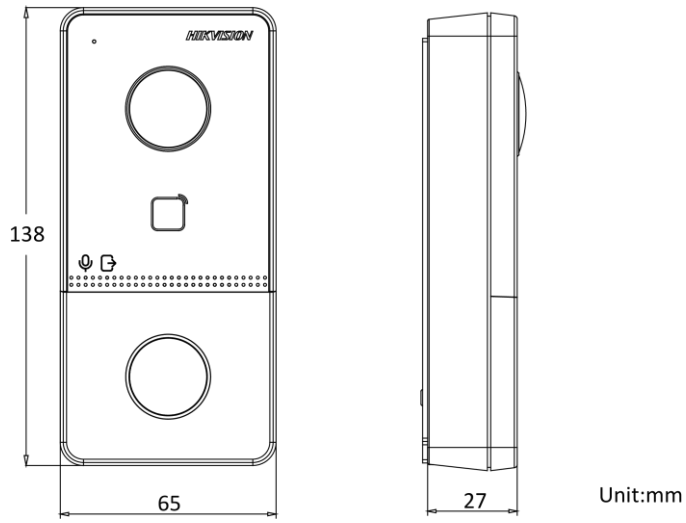

Device interfaces	
Alarm input	4
Network interface	1
TAMPER	1
Exit button	1
RS-485	1
USB	0
Wiegand	0
TF card	Reserved
Alarm output	0
Lock control	1
Door contact input	1
Power interface	1
General	
Button	1
Installation	Surface mounting
Indicator	2
Weight	265g
Protective level	IP65
Working temperature	-40° C to +55° C (-40° F to 131° F)
Working humidity	10% to 95%
Dimensions	138 mm × 65 mm × 27 mm
Indicator	2
Battery	/
Application environment	Outdoor
Power consumption	< 10 W
Language	English, French, Portuguese (Brazil), Spanish, Russian, German, Italian, Polish, Arabic, Turkish, Vietnamese, Hungarian, Dutch, Romanian, Czech, Bulgarian, Ukrainian, Croatian, Serbian

Physical Interface

No.	Description	No.	Description
1	Microphone	7	Terminals
2	Camera	8	Debugging Port
3	Indicator	9	TAMPER
4	Button	10	Set Screw
5	Card Reading Area	11	TF Card Slot (Reserved)
6	Loudspeaker	12	Network Interface

Available Model

DS-KV6113-WPE1(C)

Dimension

Headquarters

No.555 Qianmo Road, Binjiang District,
Hangzhou 310051, China
T +86-571-8807-5998
www.hikvision.com

Follow us on social media to get the latest product and solution information.